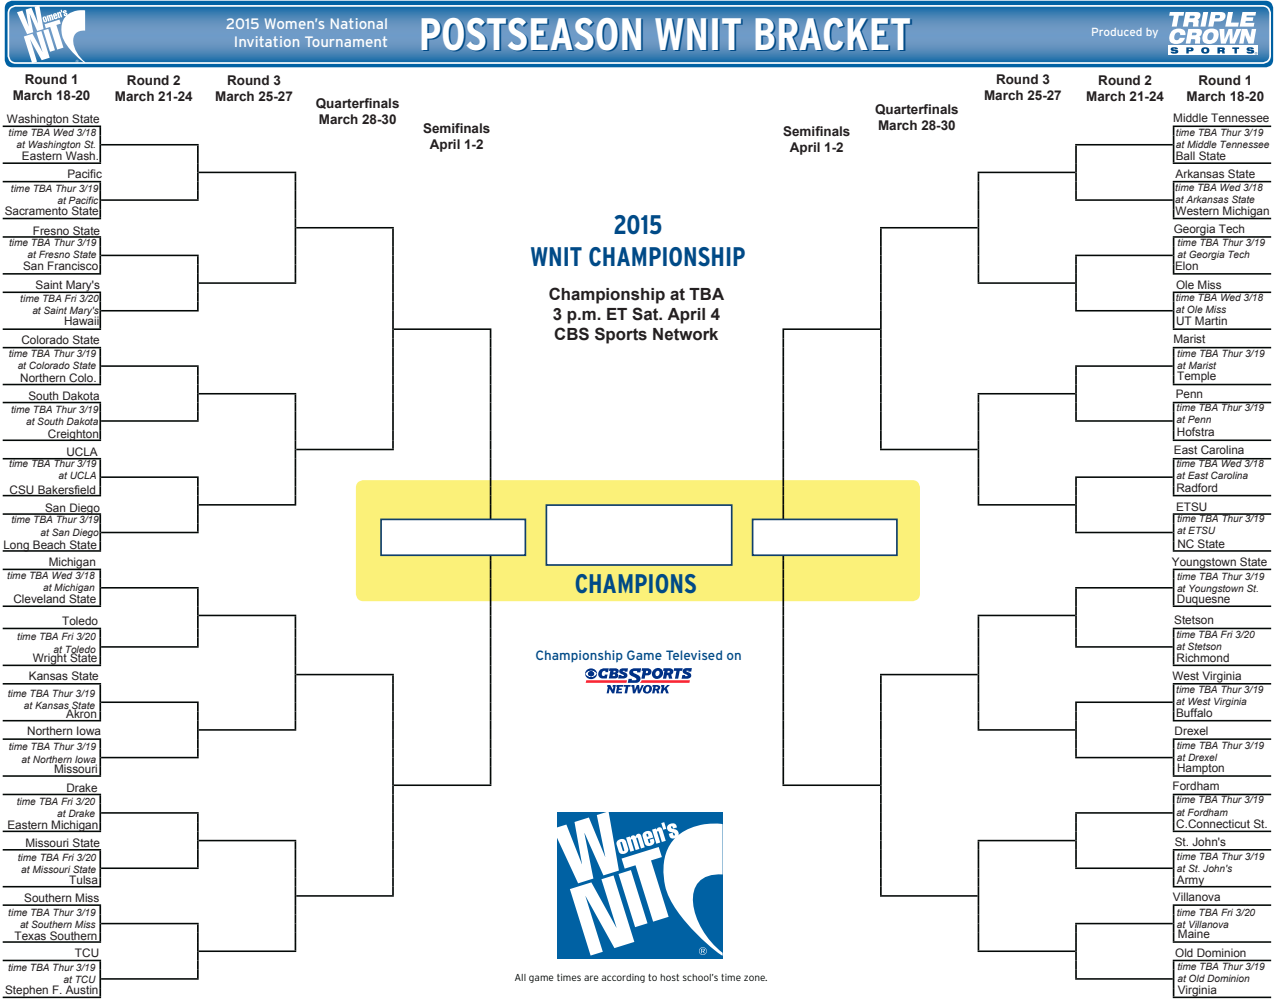

2014-15 UB WOMEN'S BASKETBALL

MAC TOURNAMENT / POSTSEASON APPEARANCES

MAC (8-17)

- 1998-99: vs. Kent State, L 84-48
- 1999-00: vs. Akron, W 72-55
- vs. Kent State, L 71-68
- 2000-01: vs. Akron, L 65-64
- 2001-02: vs. NIU, L 56-41
- 2002-03: vs. CMU, W 72-53
- vs. Ball State, L 81-63
- 2003-04: vs. Marshall, L 69-45
- 2004-05: vs. EMU, L 79-46
- 2005-06: vs. Toledo, L 70-58
- 2006-07: vs. Toledo, L 64-49
- 2007-08: vs. Toledo, L 53-50
- 2008-09: vs. NIU, W 57-52
- vs. Kent State, W 66-54
- vs. Ball State, L 68-54 (*semis*)
- 2009-10: vs. EMU, L 66-56
- 2010-11: vs. Ball State, W 82-73
- vs. CMU, L 90-69
- 2011-12: vs. Akron, L 96-82
- 2012-13: vs. NIU, W 56-46
- vs. Miami, W 82-70
- vs. Akron, L 83-79
- 2013-14: vs. Ball State, L 74-60
- 2014-15: vs. WMU, W 63-60
- vs. Ohio, L 63-55 (*semis*)

WBI (0-1)

- 2010-11: at Wright State, L 82-79

WNIT

- 2014-15: at West Virginia

2014-15 ALL-MAC POSTSEASON AWARDS

PLAYER OF THE YEAR

Sina King, Akron, F

FRESHMAN OF THE YEAR

Jay-Ann Bravo Harriott, Toledo, G

COACH OF THE YEAR

Bob Boldon, Ohio

DEFENSIVE PLAYER OF THE YEAR

Christa Baccas, Buffalo, C/F

SIXTH PLAYER OF THE YEAR

Mackenzie Loesing, Buffalo, G

ALL-MAC FIRST TEAM

Sina King, Akron, F
Nathalie Fontaine, Ball State, F
Amanda Corral, Northern Illinois, G
Kiyanna Black, Ohio, G
Inma Zanoguera, Toledo, G

ALL-MAC SECOND TEAM

Anita Brown, Akron, G
Kristen Sharkey, Buffalo, F
Crystal Bradford, Central Michigan, G/F
Cha Sweeney, Eastern Michigan, G
Miracle Woods, Western Michigan, F/C

ALL-MAC THIRD TEAM

Hannah Plybon, Akron, G
Jill Morrison, Ball State, G
Mackenzie Loesing, Buffalo, G
CiCi Shannon, Kent State, C
Quiera Lampkins, Ohio, F

ALL-MAC HONORABLE MENTION

Deborah Hoekstra, Bowling Green, G
Christa Baccas, Buffalo, C/F
Da'Jourie Turner, Central Michigan, G
Mariah Byard, Ohio, G
Brenae Harris, Toledo, G

MAC ALL-FRESHMAN TEAM

Kerri McMahan, Akron, G
Moriah Monaco, Ball State, G
Baleigh Reid, Miami, G
Kelly Smith, Northern Illinois, F
Jay-Ann Bravo-Harriott, Toledo, G

MAC ALL-TOURNAMENT TEAM

Kristen Sharkey, Buffalo, F
Cha Sweeney, Eastern Michigan, G
Mairah Byard, Ohio, G
Kiyanna Black, Ohio - MVP, G
Lexie Baldwin, Ohio, F